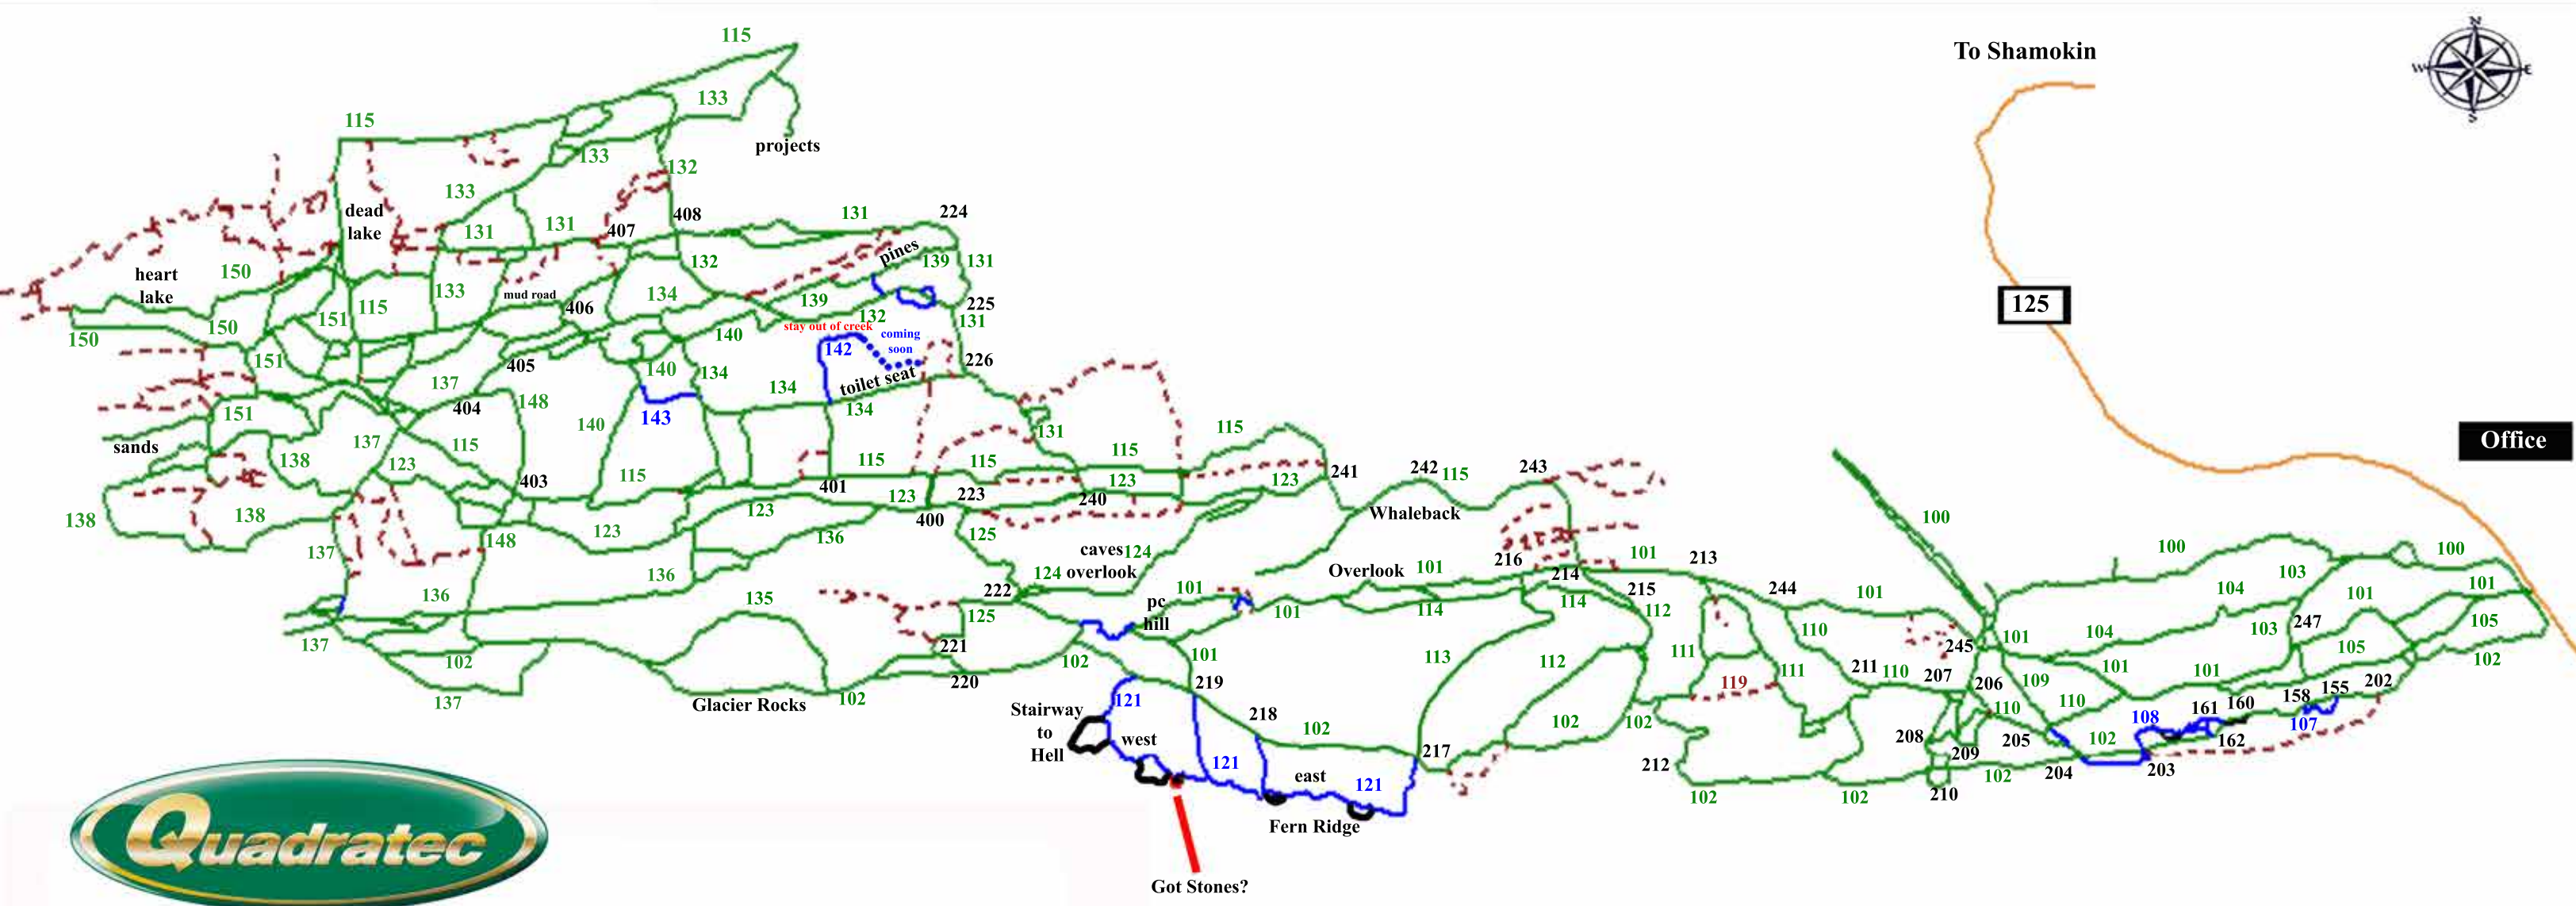

LEGEND

- No Full Size Shared Trails (easy) - - - - - ATV/UTV/MX
- Medium Trails ————— Full size and ATV/UTV
- Hard Trails ————— Modified Full Size Only
- Extreme Trails ————— Modified Full Size Only
- Access Trails ————— Custom Vehicle Only
- Local Roads
- Trail Number
- 244
- ◆ Pink and Black Get You Back
- ◆ Reassurance Marker
- Intersection Marker 244

4100 State Route 125
 Coal Township, PA 17866
570-648-2626
 Stay on the marked trails
 Do not drive around any obstacles
 Absolutely no drugs or alcohol
 If you are lost or need non-emergency assistance, call the Trailhead/Office at number above

TRAIL MAP WESTERN RESERVE

V.2018a